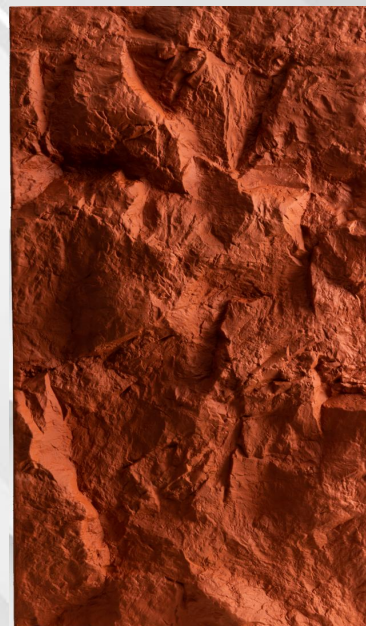

# AWPU-008

仿真岩石  
artificial rock  
size:120\*60cm  
thickness:  
2-10cm

汉白色-Chinese white

汉白玉-white marble

白灰色-white gray

清水灰-clear water ash

橙色-orange

灰麻色A-gray hempA