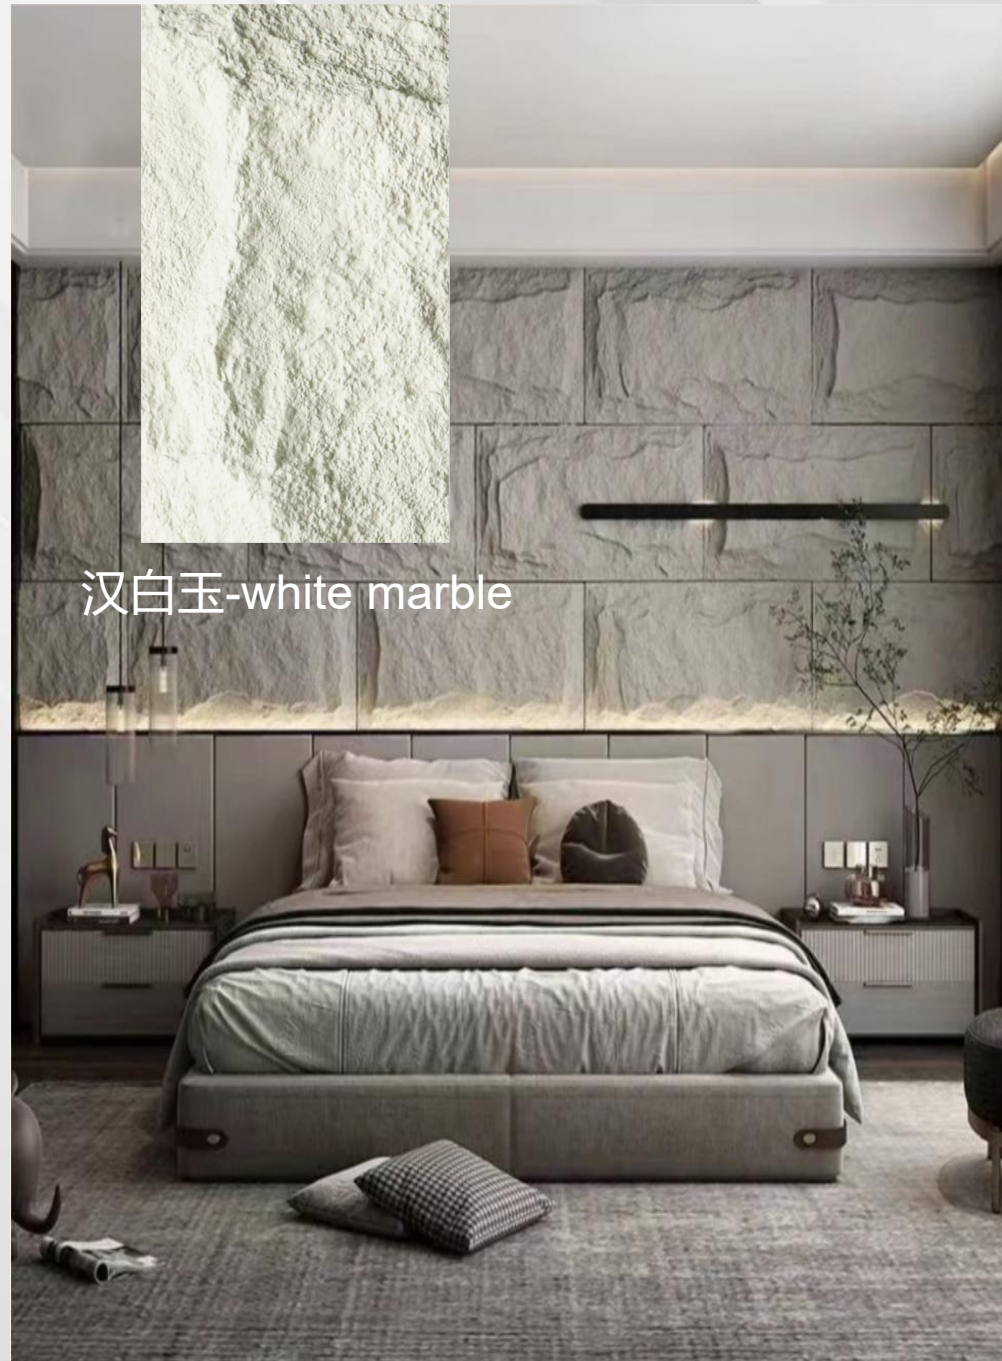

# AWPU-004

仿真蘑菇石

Simulation mushroom stone

size:120\*60cm

thickness:

2-6/2-10cm

汉白玉-white marble

太空深黑-space black