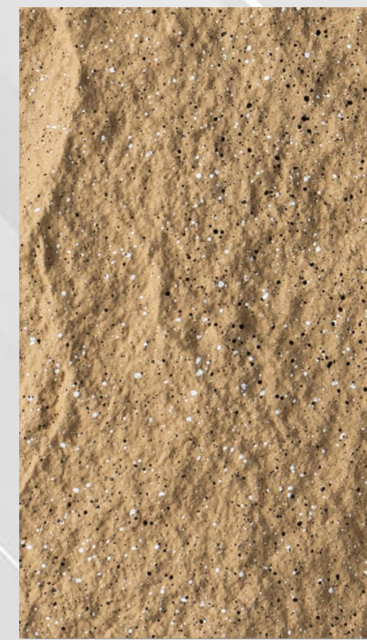

黄金麻-golden hemp