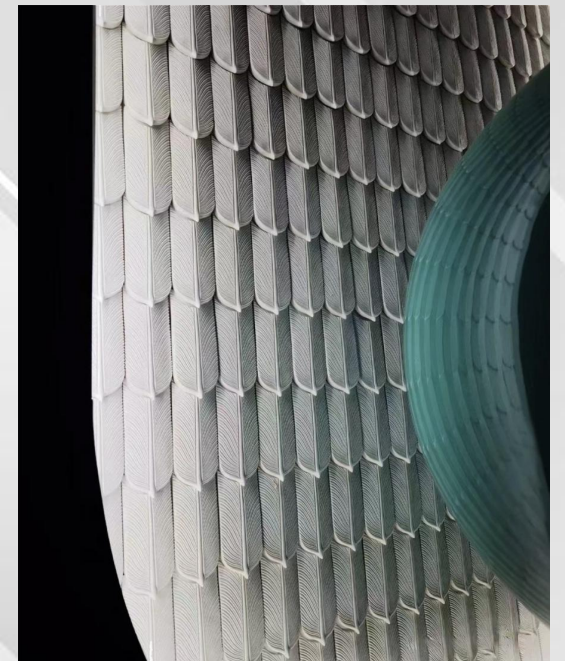

AWPU-009

羽毛

feather

size:90*20cm

thickness:

2-5cm