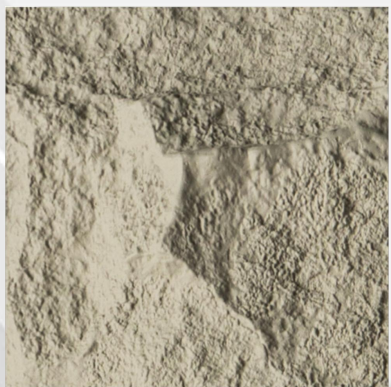

# AWPU-003

蘑菇石

mushroom stone

SIZE:60\*60CM

THICKNESS:2-6CM

清水灰-clear water ash

黄金麻-golden hemp

灰麻色-gray hemp