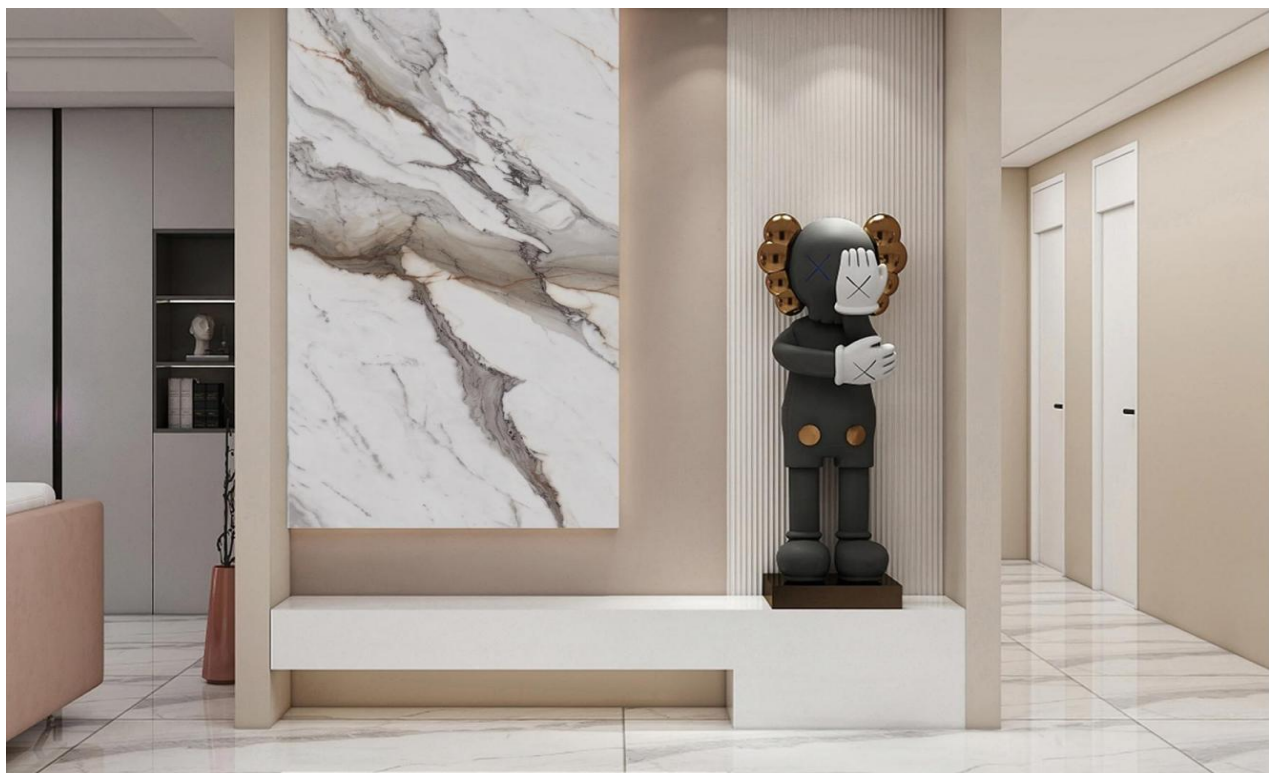

ADWEI **AW23-008**