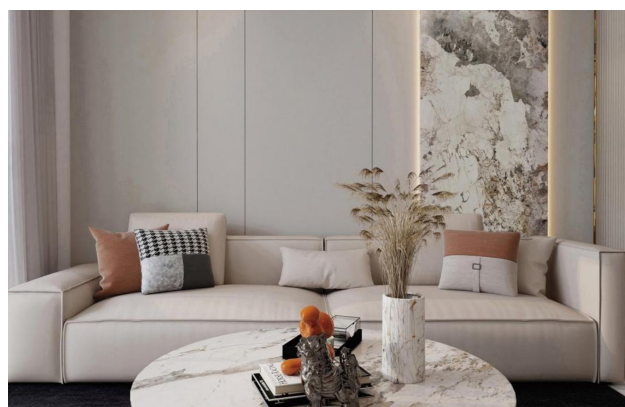

ADWEI **AW23-011A**